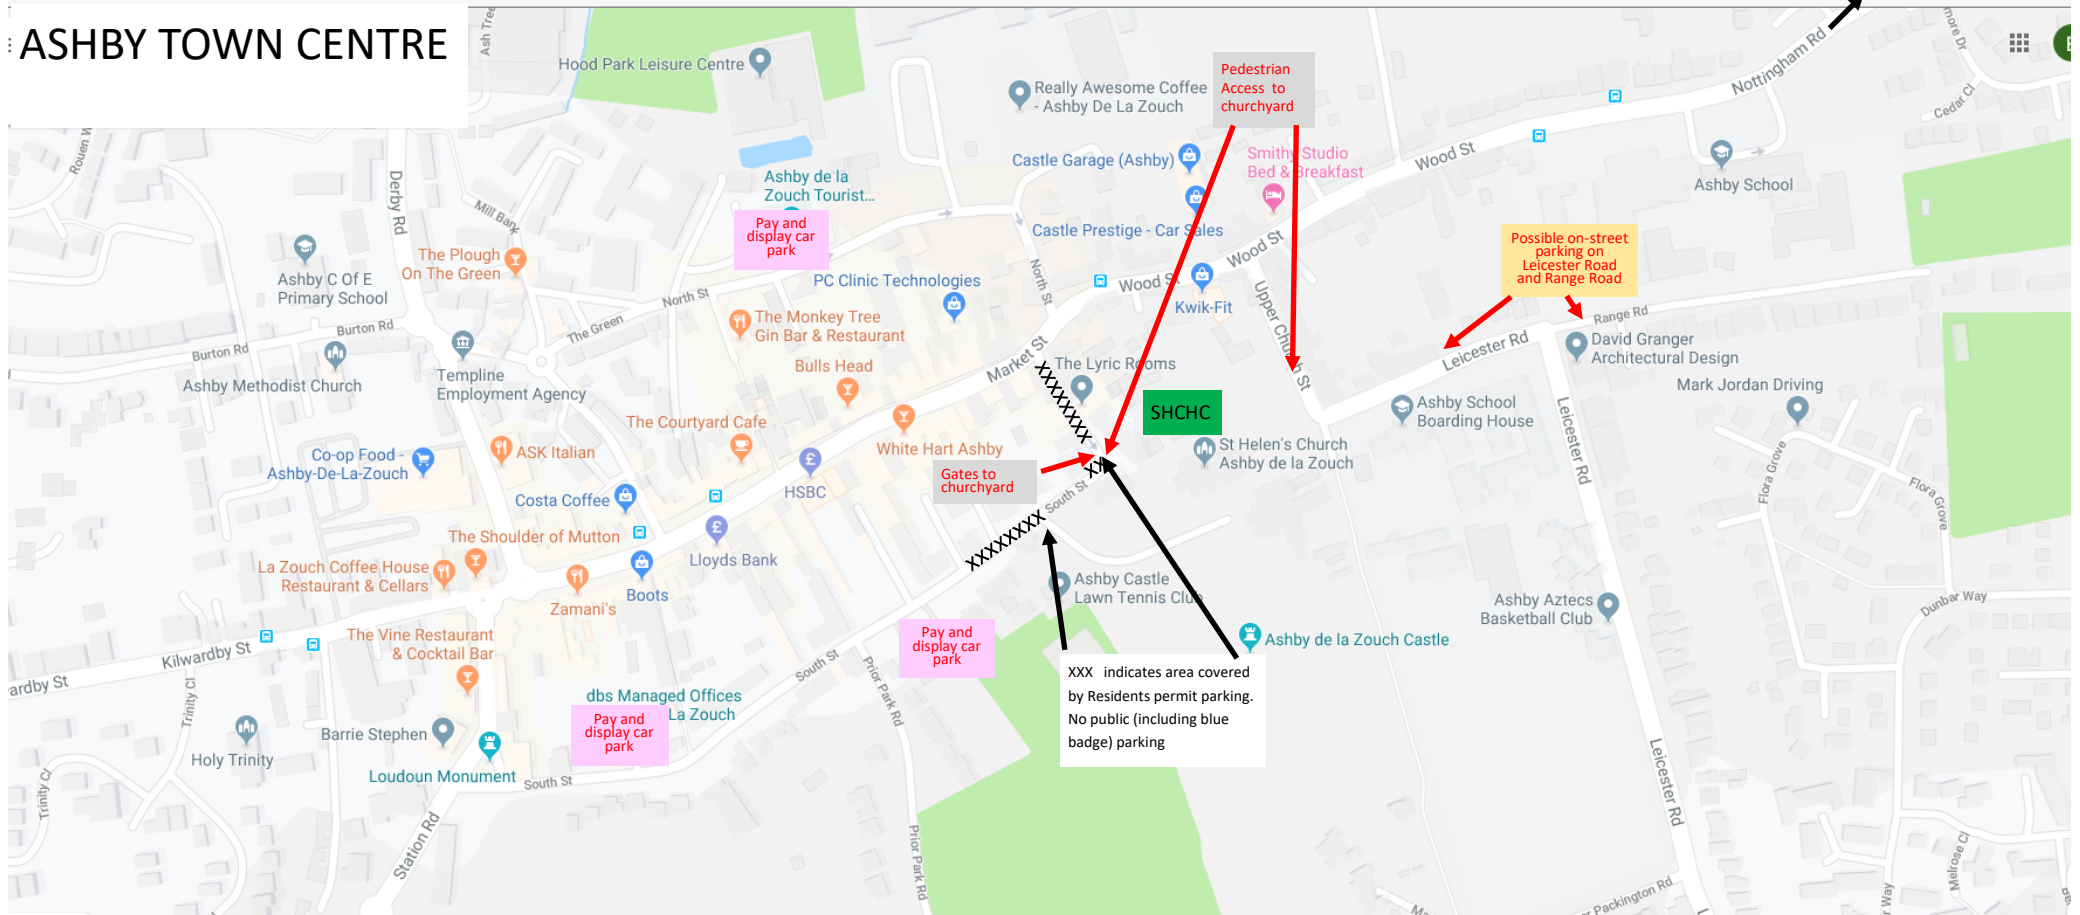

Location of St Helen's Church and Community Heritage Centre

(**SHCHC**) and parking in the area

To A42 (North), Tesco and M&S Food

ASHBY TOWN CENTRE

To A42 (South)

Location of St Helen's Church and Community Heritage Centre (SHCHC) and parking in the area